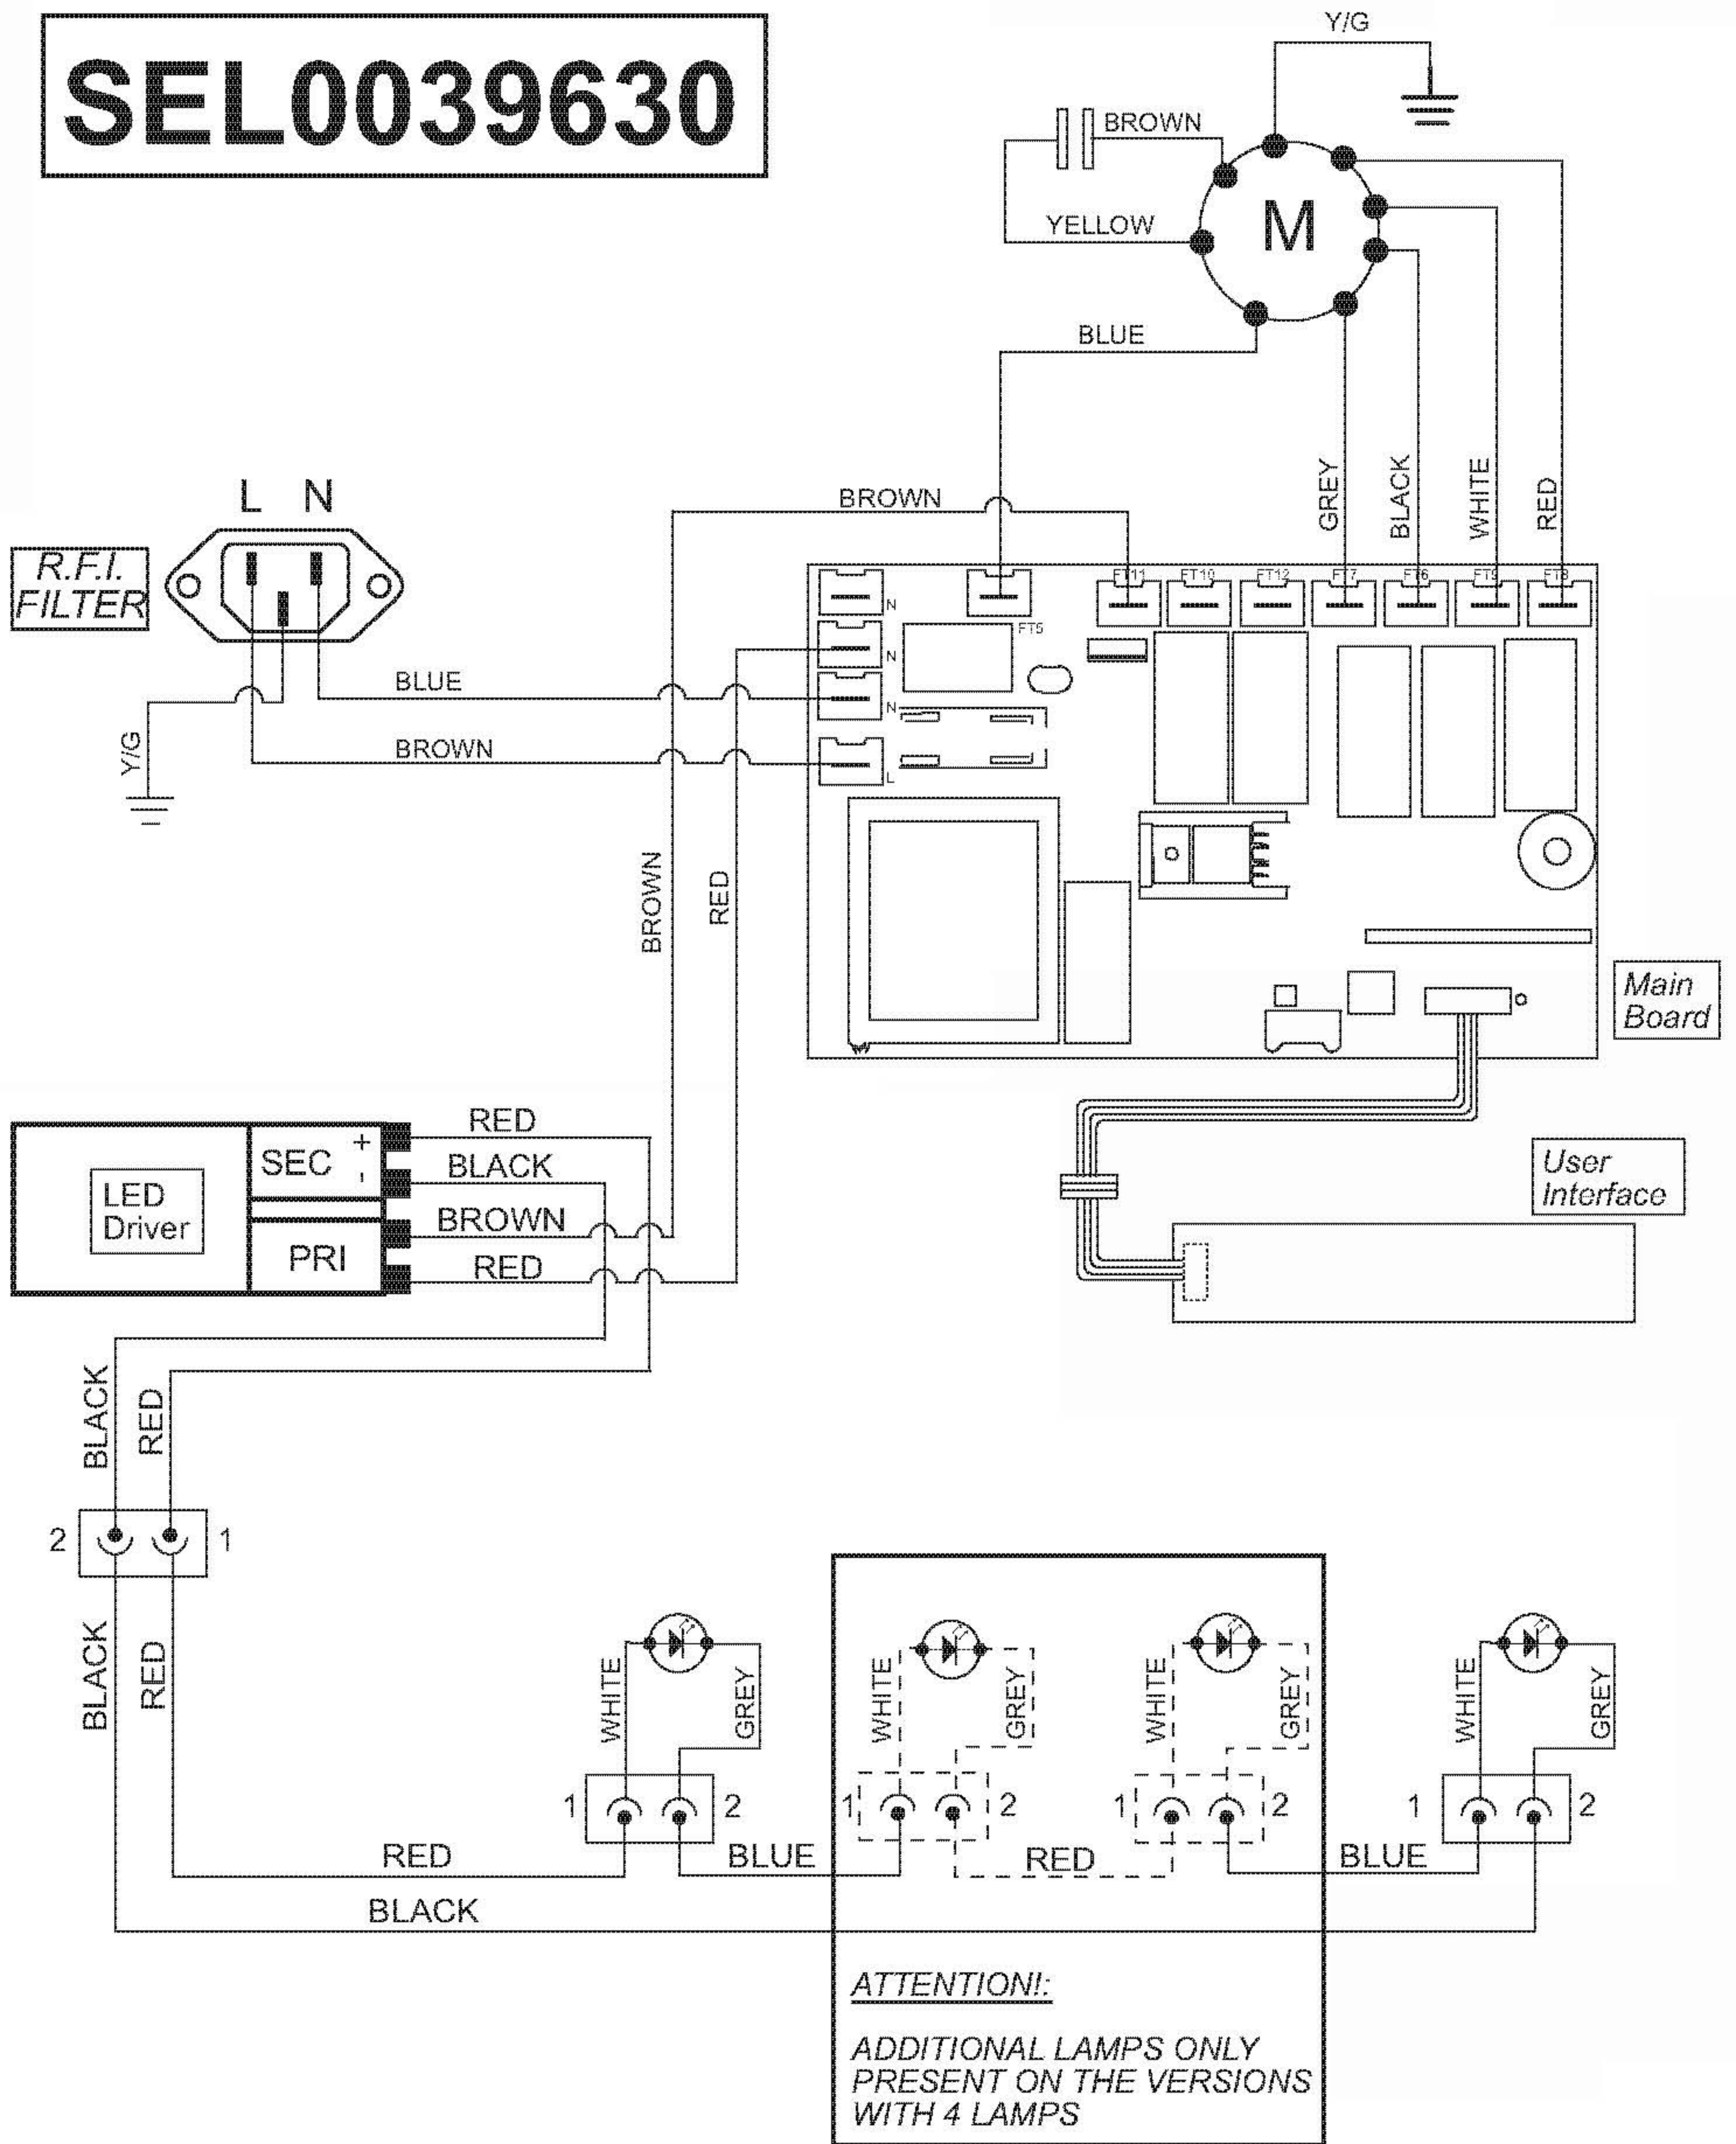

SEL0039630

 FORM. A - 4	SCALA SCALE	WIRING DIAGRAM <i>IKD 10770.0 GE - KD 9770.0 GE</i>	DRAWING No. SEL0039630	LAST EDITION 11/04/12
	1:1			